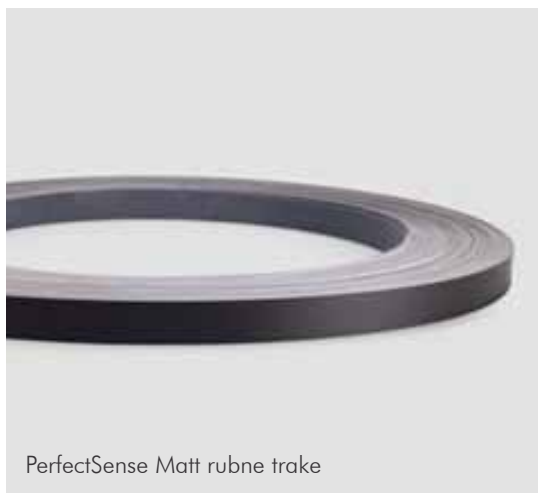

PerfectSense Matt rubne trake